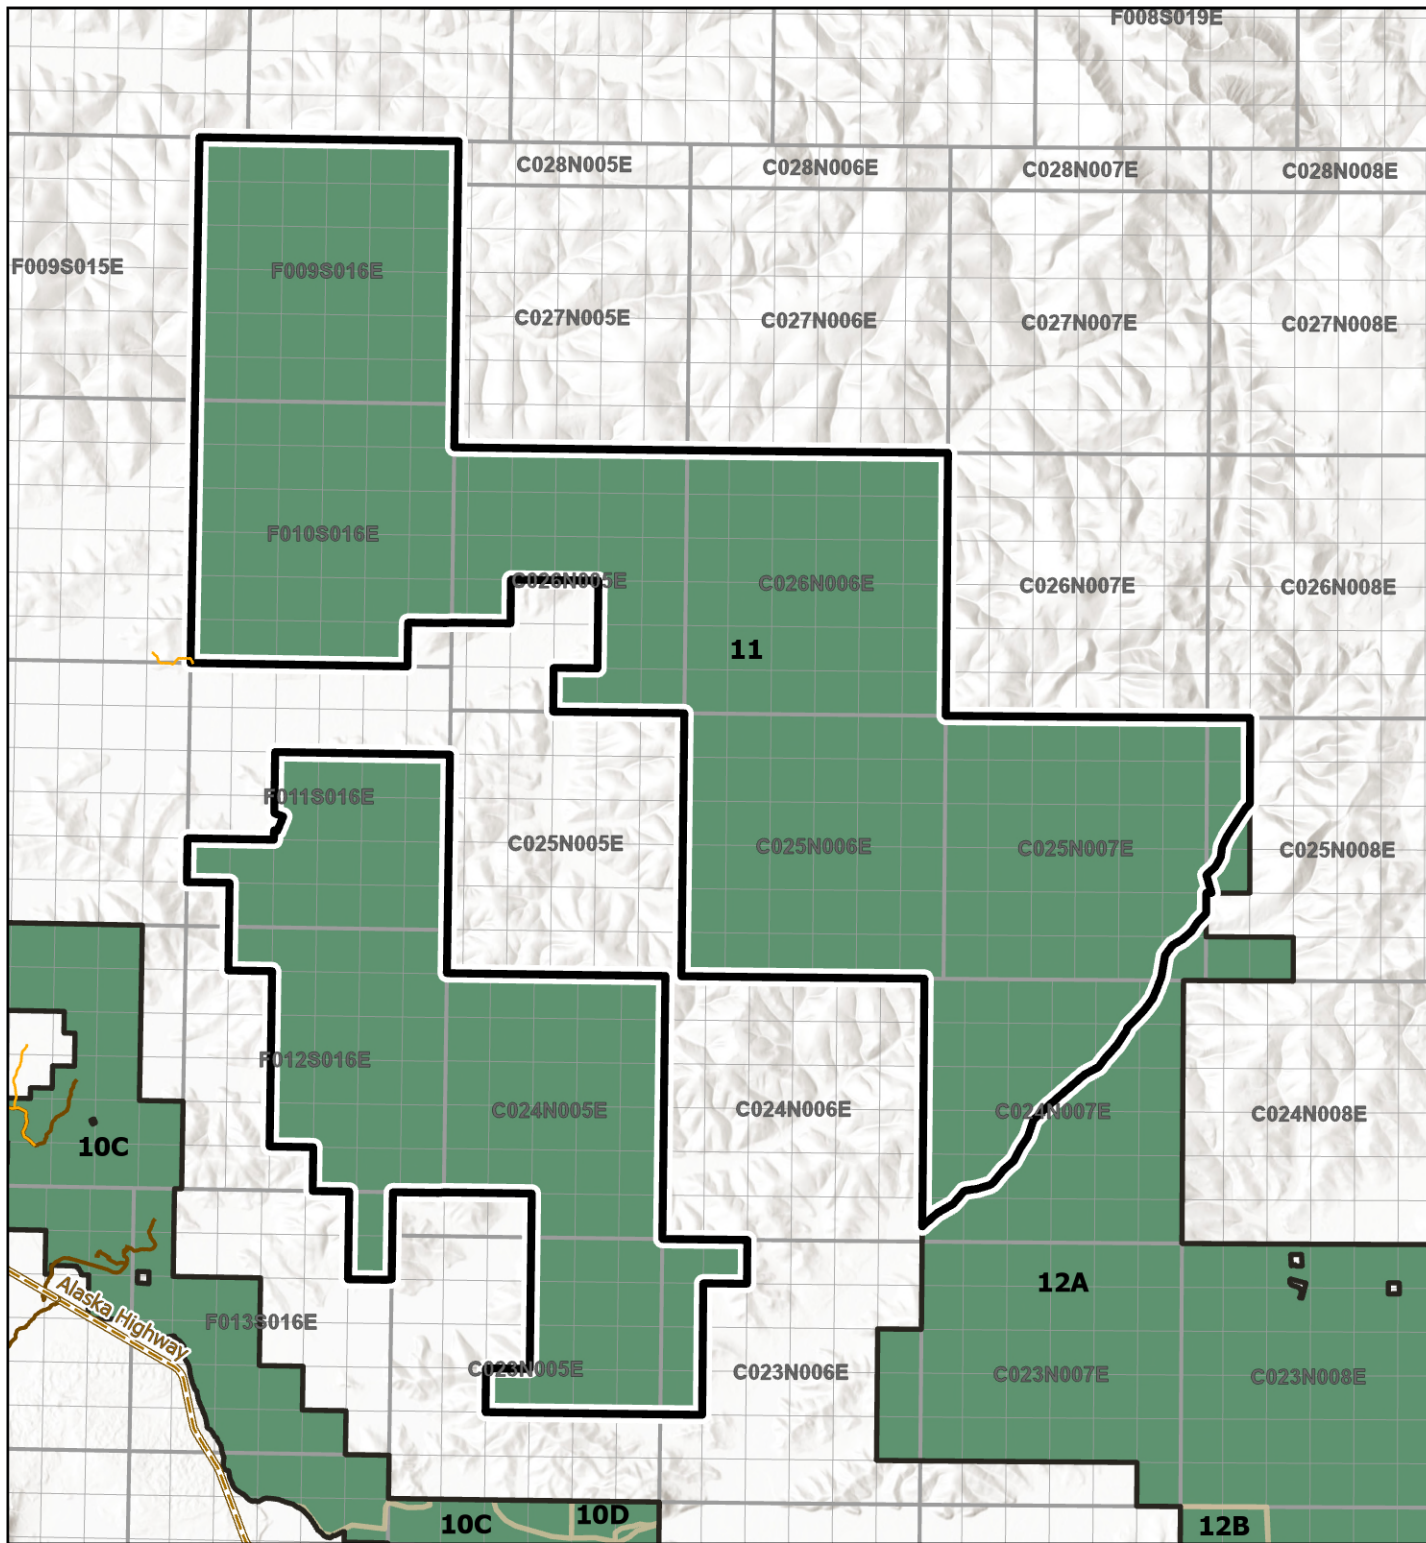

Land Designations within TVSF

Management Unit 11

State Forest Boundary

- Highlighted Management Unit
- TVSF Management Units
- TVSF Management SubUnits

TVSF Land Classifications

- Forest Land
- Forest/Material Land
- Forest/Public Recreation Land

Roads

- Highway
- Active Forestry Roads
- DOT Roads